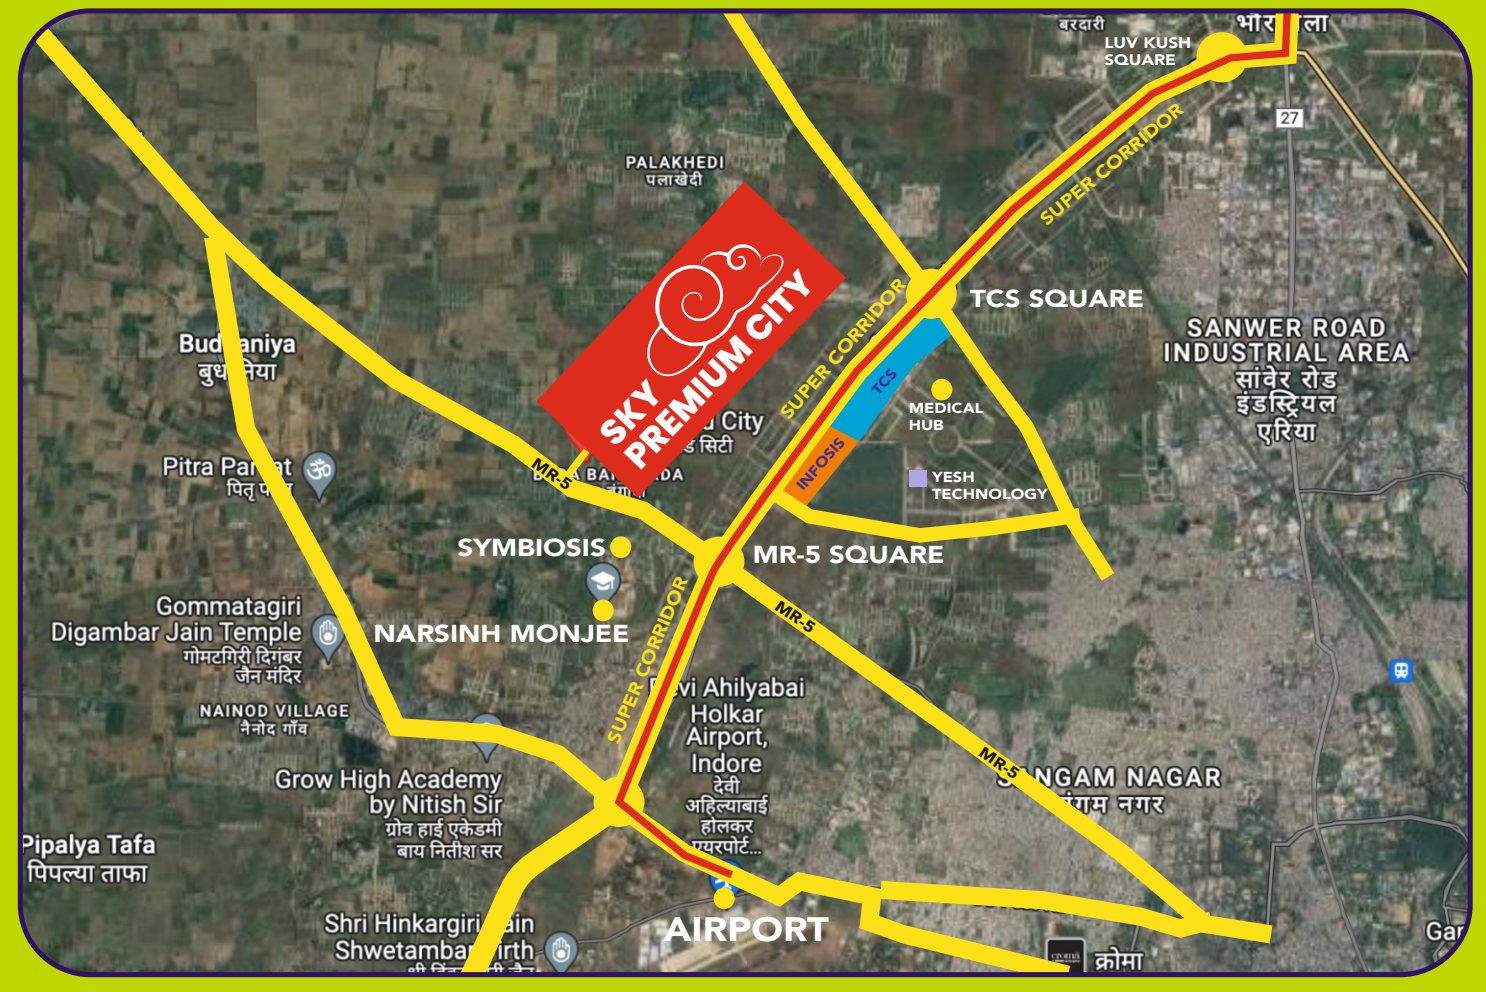

RERA No: P-IND-24-5243

SKY PREMIUM CITY

- AMENITIES**
- Grand Entrance
 - 30-Foot Wide Roads
 - Theme Based Gardens
 - Kid's play zone
 - Underground Electricity
 - 24/7 Security
 - Connected by MR-5 road
 - Green Zone

DISTANCE FROM THE PROJECT: NMIMS,Symbiosis University-300Meter, Airport-1KM, D-Mart-2, Rajwada-5KM

LOCATION MAP

Marketed By

SHIVASHISH

INFRATECH PVT. LTD.

Office: Plot no. 02A Sch. No. 169B MR-5 square road,
Super Corridor, Bada Bangarda,, Indore, India 452005